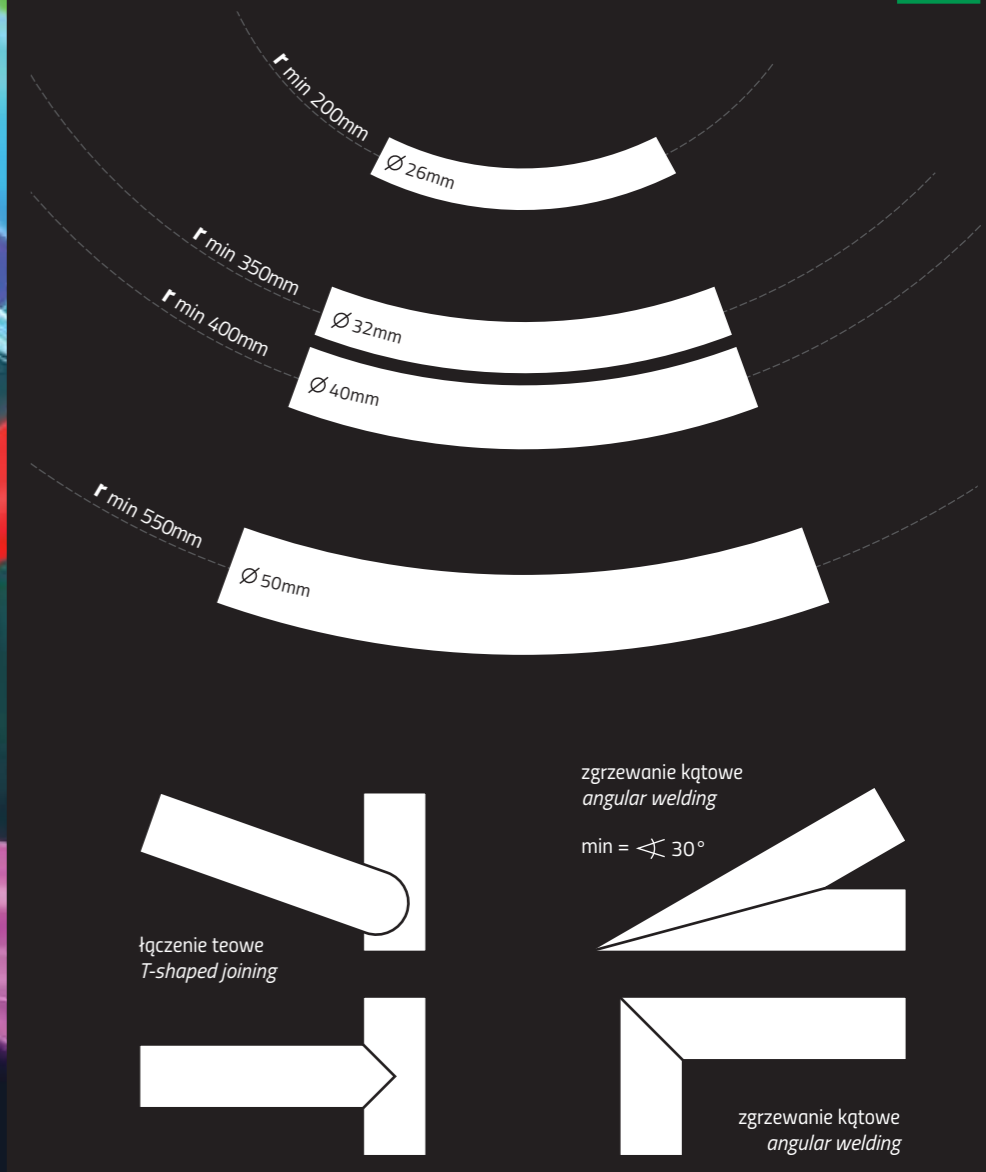

*LUMO TUBO is a patented and innovative lighting system using LED technology.  
It is a product combining enormous possibilities of creating the spaces with light while maintaining low operating costs.*

*Lighting may have the shape of straight lines, arcs and waves to the various geometric shapes. Manufacturing in Poland and robust design of the product determines its high quality on each level of production. Lumo Tubo is a guarantee of robust performance. The system also allows the use of LEDs DMX-controlled RGB which allows for the change of the color for each diode separately. It allows to create any lighting animations.*

**RODZAJE PROFILI**  
*type of profiles*

**GIĘCIE I ŁĄCZENIE**  
*bending and joining*

ŚWIATŁO  
w tubie

**innowacyjny system  
oświetlenia  
w technologii LED**

*innovative lighting system  
in LED technology*